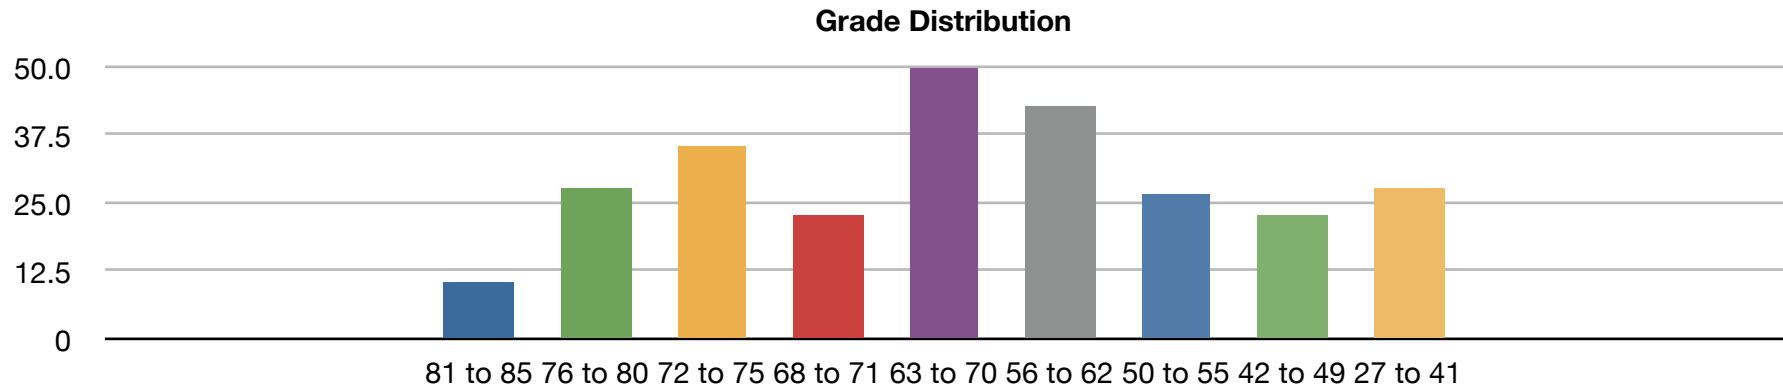

# Midterm 2 Scores

Grade Range	Number of Students	Grade
81 to 85	11	A+
76 to 80	28	A
72 to 75	36	A-
68 to 71	23	B+
63 to 70	50	B

Grade Range	Number of Students	Grade
56 to 62	43	B-
50 to 55	27	C
42 to 49	23	C-
27 to 41	28	D

**Histogram**